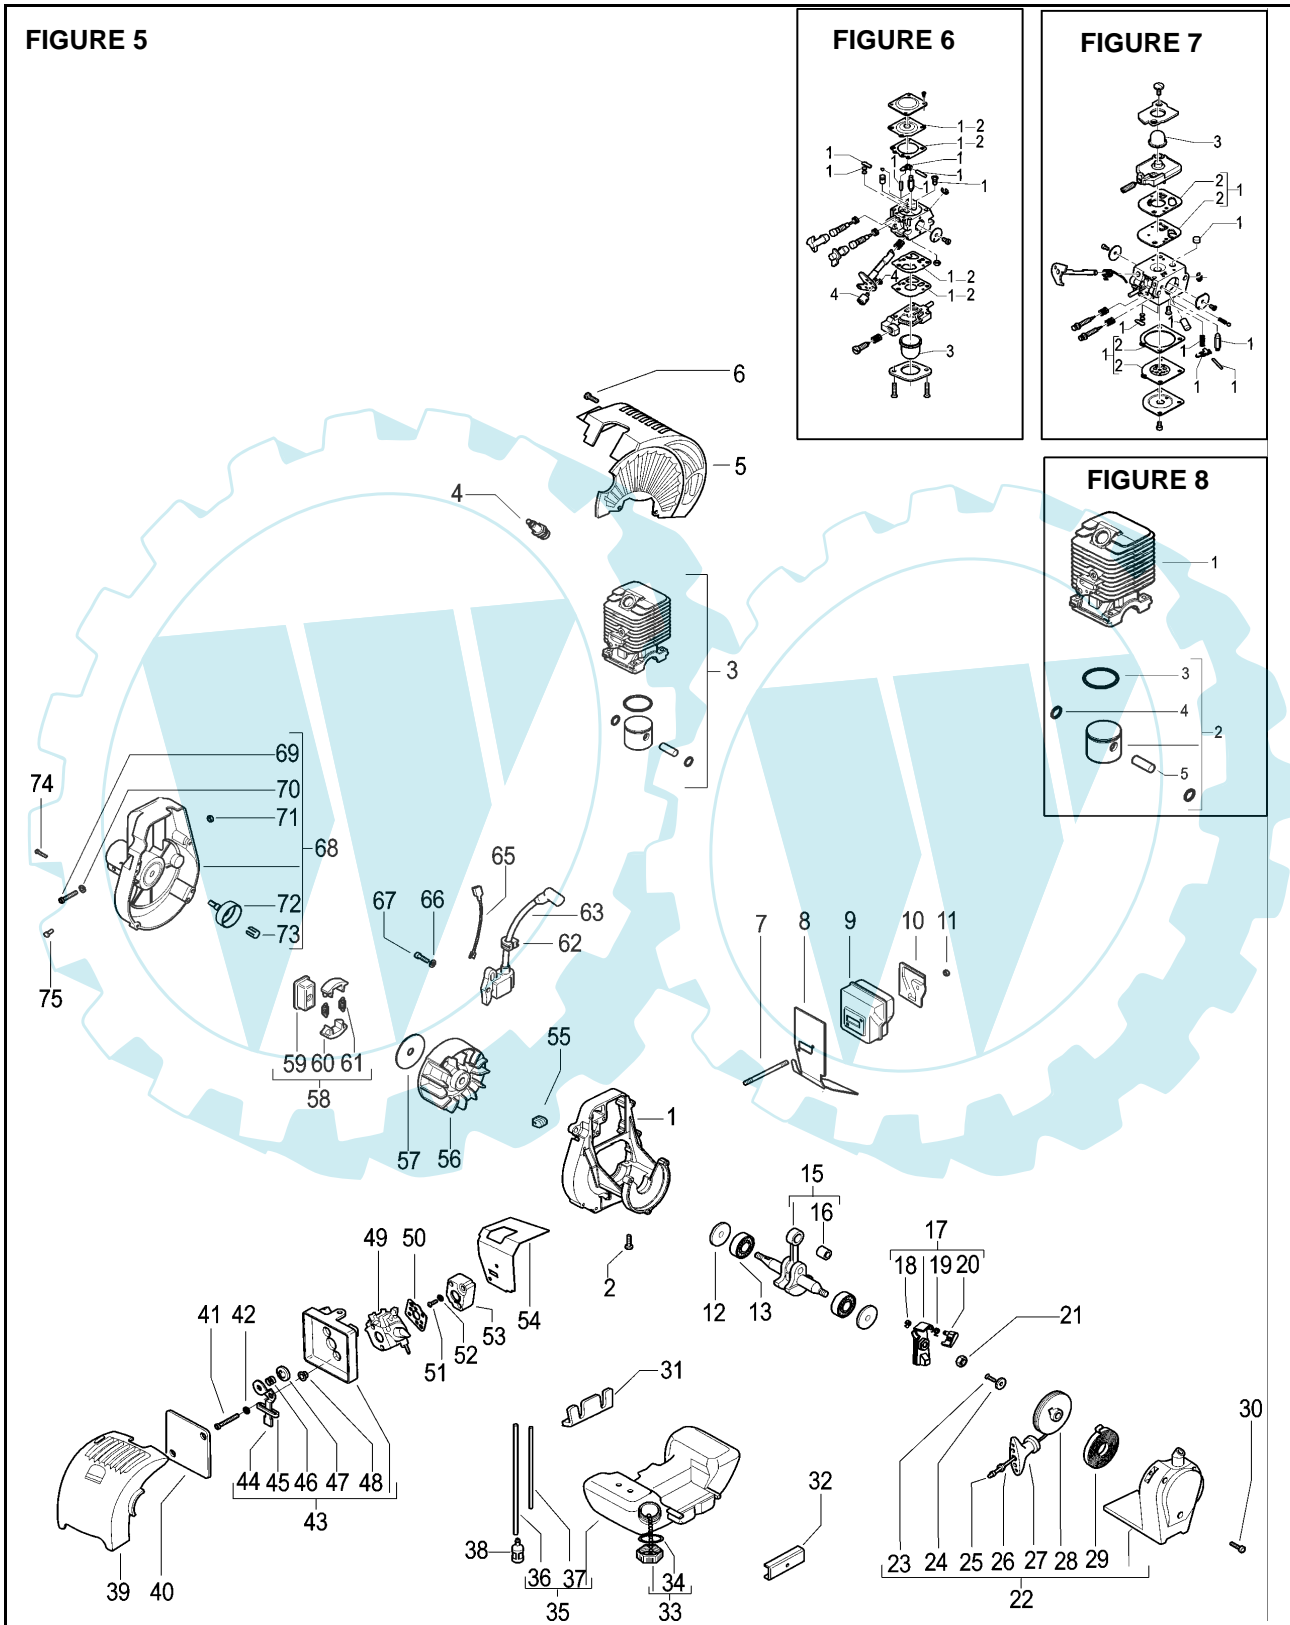

Item	P/N McC	P/N ELX	Qty	DESCRIPTION
FIGURE 5				
1	242802	538242802	1	crankcase
2	227565	538227565	4	screw M5x25
3	FIGURE 8			
A 4	92879	538092879	1	spark plug RDJ8J
5	242704	538242704	1	engine cover
6	241963	538241963	2	screw M4x22
7	242037	538242037	2	stud bolt
B 8	243273	538243273	1	exhaust gasket
C 9	242131	538242131	1	muffler
10	323760	538323760	1	muffler shield
11	235642	538235642	2	nut M5
C 12	242994	538242994	2	seal
C 13	241594	538241594	2	ball bearing
15	243486	538243486	1	crankshaft assy
C 16	• 235742	538235742	1	needle bearing
17	241784	538241784	1	starter pawl assy
18	• 111088	538111088	1	snap ring
19	• 241782	538241782	1	spring
20	• 241781	538241781	1	pawl
21	235248	538235248	1	nut
C 22	242041	538242041	1	starter assy
23	• 240862	538240862	1	screw M4x18
24	• 241703	538241703	1	washer
A 25	• 241746	538241746	1	rope
26	• 235612	538235612	1	washer
27	• 241778	538241778	1	handle
B 28	• 241620	538241620	1	pulley
B 29	• 241619	538241619	1	spring
30	241963	538241963	3	screw M4x20
31	242038	538242038	1	tank grommet (crankcase side)
32	242039	538242039	1	tank grommet (starter side)
B 33	242484	538242484	1	fuel tank cap assy
A 34	• 236564	538236564	1	gasket
C 35	242040	538242040	1	fuel tank assy
B 36	• 229717	538229717	1	hose
B 37	• 229743	538229743	1	primer bulb hose
A 38	93720	538093720	1	fuel pickup
39	242703	538242703	1	air filter cover
B 40	242035	538242035	1	air filter
41	235808	538235808	2	screw 5x50
42	235248	538235248	1	washer
43	248485	538248485	1	air box assy
44	• 241769	538241769	1	choke lever
45	• 241622	538241622	1	choke lever grommet
46	• 235822	538235822	1	spring
47	• 241602	538241602	1	choke shutter
48	• 227022	538227022	2	bushing
C 49	FIGURE 6 / FIGURE 7			
A 50	241600	538241600	1	carb. Gasket
51	235806	538235806	2	screw M5x20
52	235248	538235248	2	washer

A=ALTA ROTAZIONE
B=MEDIA ROTAZIONE
C=ALTA ROTAZIONE
NUOVI CODICI

A=HIGH MOVING
B=MEDIUM MOVING
C=SLOW MOVING
NEW P. NUMBERS

A=HAUTE DEMANDE
B=MOYENNE DEMANDE
C=BASSE DEMANDE
NOUVELLES REFERENCES

A=GROBE NACHFRAGE
B=MITTELMAESSIGE
C=WENIGE NACHFRAGE
NEU CODEX

Item	P/N McC	P/N ELX	Qty	DESCRIPTION
B 53	241750	538241750	1	carb. Spacer
B 54	242860	538242860	1	intake gasket
55	241607	538241607	1	grommet
56	243311	538243311	1	flywheel
57	241604	538241604	1	dust shield
B 58	241793	538241793	1	clutch assy
59	• 241789	538241789	1	clutch hub
60	• 241743	538241743	2	clutch shoe
A 61	• 241794	538241794	2	clutch spring
62	236322	538236322	1	grommet
C 63	243429	538243429	1	ignition coil
65	241606	538241606	1	ground wire
66	235248	538235248	2	washer
67	235806	538235806	2	screw M5x20
C 68	241725	538241725	1	joint assy
69	• 235803	538235803	1	screw M5x25
70	• 235248	538235248	1	washer
71	• 229524	538229524	1	nut M5
72	• 241785	538241785	1	clutch drum
73	• 228260	538228260	1	pin
74	227568	538227568	4	screw M4x20
75	236981	538236981	1	screw 3,5x9,5

FIGURE 6		WALBRO WT 686		
C -	242932	538242932		carb.
B 1	• 324013	538324013		K20 rep. Kit
A 2	• 324009	538324009		D20 gasket kit
C 3	• 225834	538225834		primer bulb
4	• 224466	538224466		swivel kit

FIGURE 7		ZAMA C1Q M38		
C -	-	-		carb.
B 1	• 300465	538300465		RB-28 rep.kit
A 2	• 300473	538300473		diaph/gasket kit
C 3	• 246946	538246946		primer bulb

FIGURE 8		cylinder,piston 25cc		
C 1	242803	538242803	1	cylinder
C 2	248177	538248177	1	piston kit
B 3	• 240002	538240002	1	piston ring
4	• 235008	538235008	2	snap ring
5	• 241735	538241735	1	piston pin

FIGURE 8		cylinder, piston 29cc		
C 1	243076	538243076	1	cylinder
C 2	249179	538249179	1	piston kit
B 3	• 242602	538242602	1	piston ring
4	• 235008	538235008	2	snap ring
5	• 241735	538241735	1	piston pin