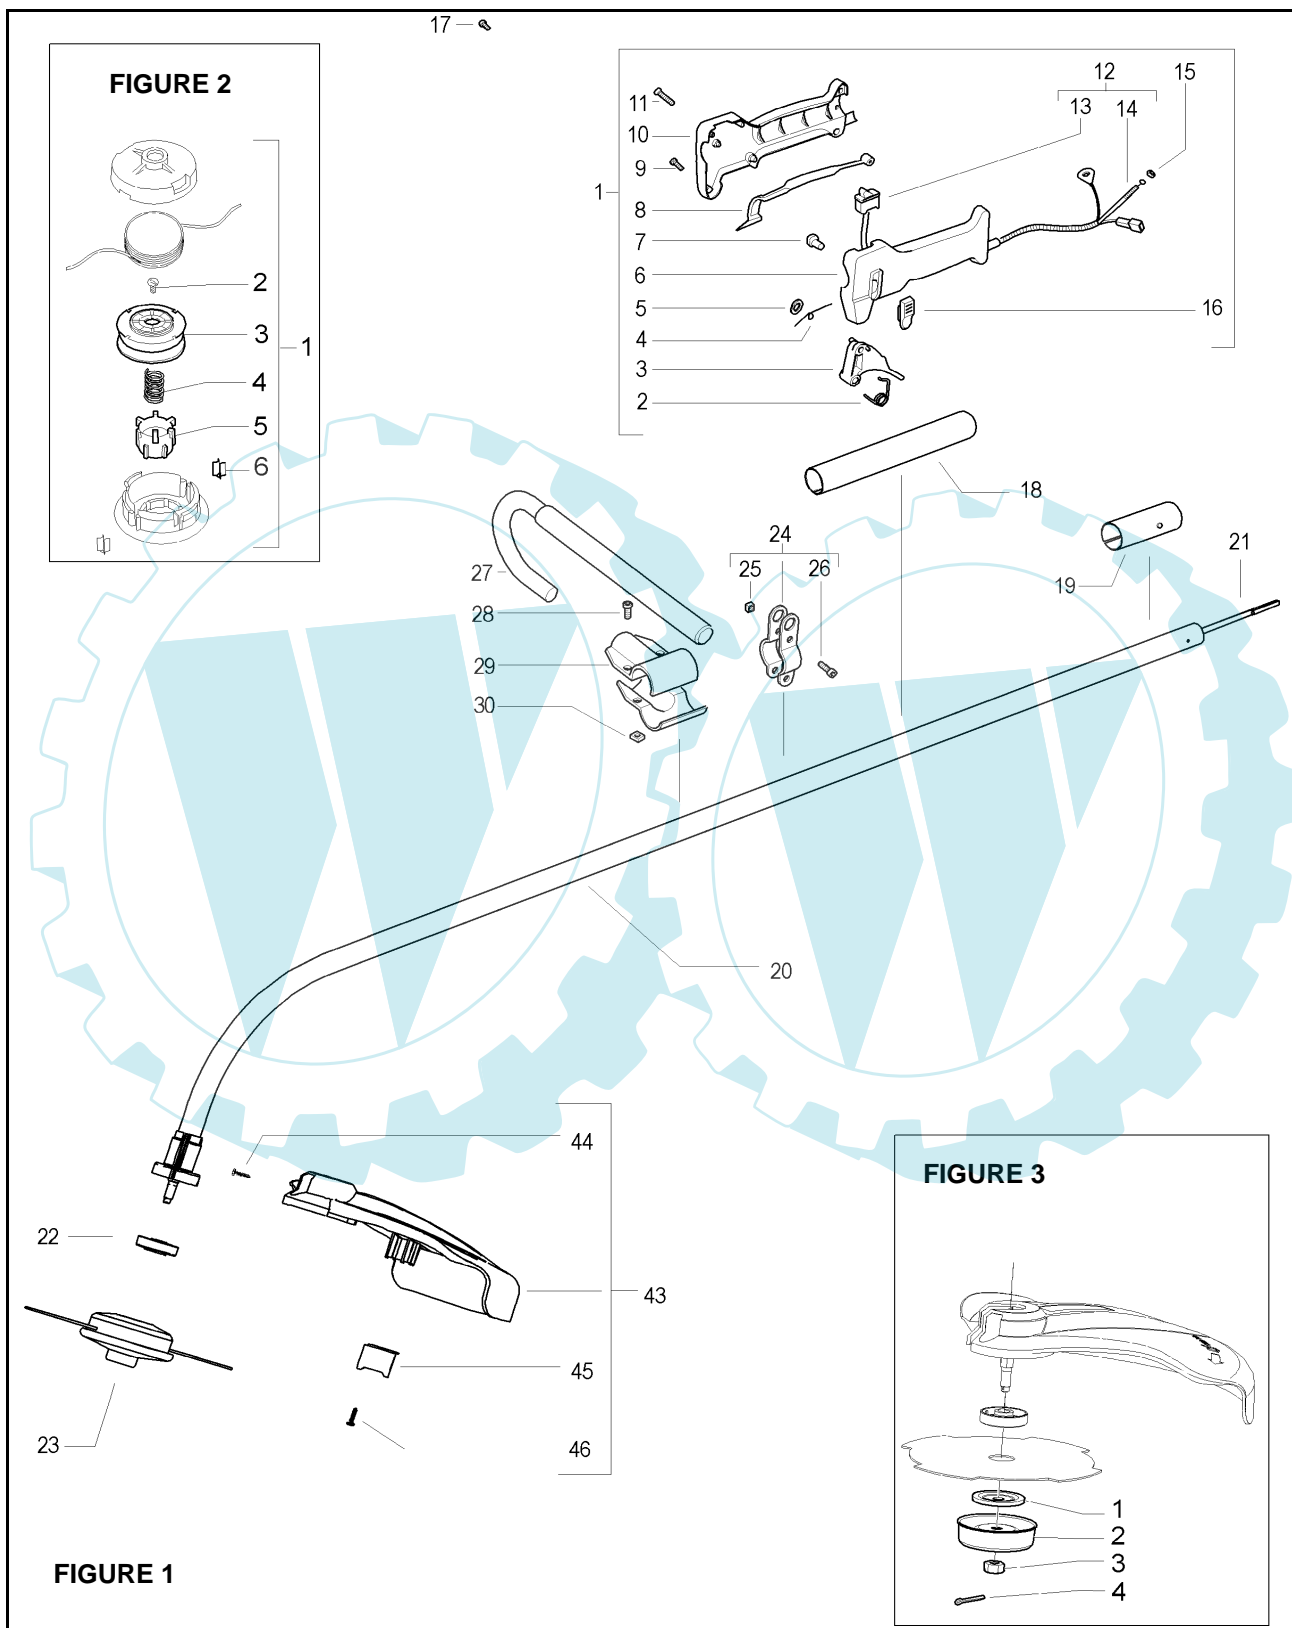

Item	P/N McC	P/N ELX	Qty	DESCRIPTION
FIGURE 1				
1	227280	538227280	1	trigger box assy
2	• 240019	538240019	1	throttle trigger spring
3	• 241296	538241296	1	throttle trigger
4	• 229973	538229973	1	throttle advance spring
5	• 227065	538227065	1	retain ring
6	• 229837	538229837	1	trigger box (left half)
7	• 229823	538229823	1	throttle advance pin
8	• 229819	538229819	1	safety lever
9	• 240618	538240618	2	screw 3x16
10	• 229836	538229836	1	trigger box (right half)
11	• 240883	538240883	4	screw 3x20
C 12	• 227067	538227067	1	cable assy
C 13	•• 236394	538236394	1	switch
C 14	•• 227053	538227053	1	throttle cable
15	• 235912	538235912	1	nut M6
16	• 229824	538229824	1	throttle advance slide
17	236981	538236981	2	screw
18	241727	538241727	1	shaft sheathing (handle)
19	241838	538241838	1	shaft sheathing (joint)
C 20	242935	538242935	1	shaft assy
C 21	241733	538241733	1	flexible shaft
22	241734	538241734	1	flange adapter
A 23	FIGURE 2		1	string head
24	248222	538248222	1	harness ring assy
25	• 236642	538236642	2	nut M6
26	• 235911	538235911	2	screw M6x12
27	241736	538241736	1	front handle
28	235911	538235911	2	screw M6x12
29	228146	538228146	2	clamp
30	235542	538235542	2	nut M6
43	249242	538249242	1	guard assy
44	• 240862	538240862	2	screw 4x18
45	• 241973	538241973	1	line cutter
46	• 240862	538240862	2	screw 4x18

Item	P/N McC	P/N ELX	Qty	DESCRIPTION
FIGURE 2				
A 1	538249345	538249345	1	string head
2	• 249381	538249381	1	set screw
C 3	• 249382	538249382	1	reel
C 4	• 249383	538249383	1	spring
C 5	• 249384	538249384	1	button
C 6	• 249385	538249385	2	eyelet

Item	P/N McC	P/N ELX	Qty	DESCRIPTION
FIGURE 3				
A 1	236621	538236621	1	blade plate
A 2	236596	538236596	1	cup
A 3	241739	538241739	1	nut
A 4	236728	538236728	1	pin
3	• 530053241	530053241	1	spring
4	• 530401957	530401957	1	spool retainer
B 5	• 248286B	538248286	1	line (2mm)